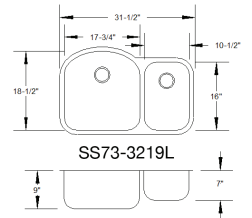

Kitchen

SS1-2318

Bar

Vanity

P - Polished Interior Finish

B - Brushed Interior Finish