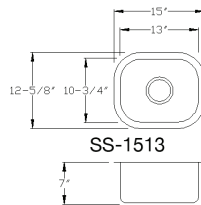

Bar

SS-1513*

SS-1915

Vanity

SS-17-P*

P - Polished Interior Finish

SS-17-B*

B - Brushed Interior Finish