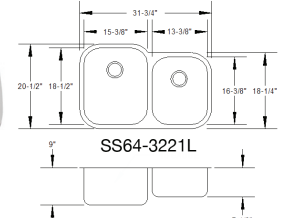

SS73-3219R