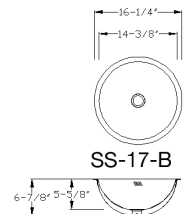

Bar

SS-1513*

SS-1915

Vanity

SS-17-P*

P - Polished Interior Finish

SS-17-B*

B - Brushed Interior Finish